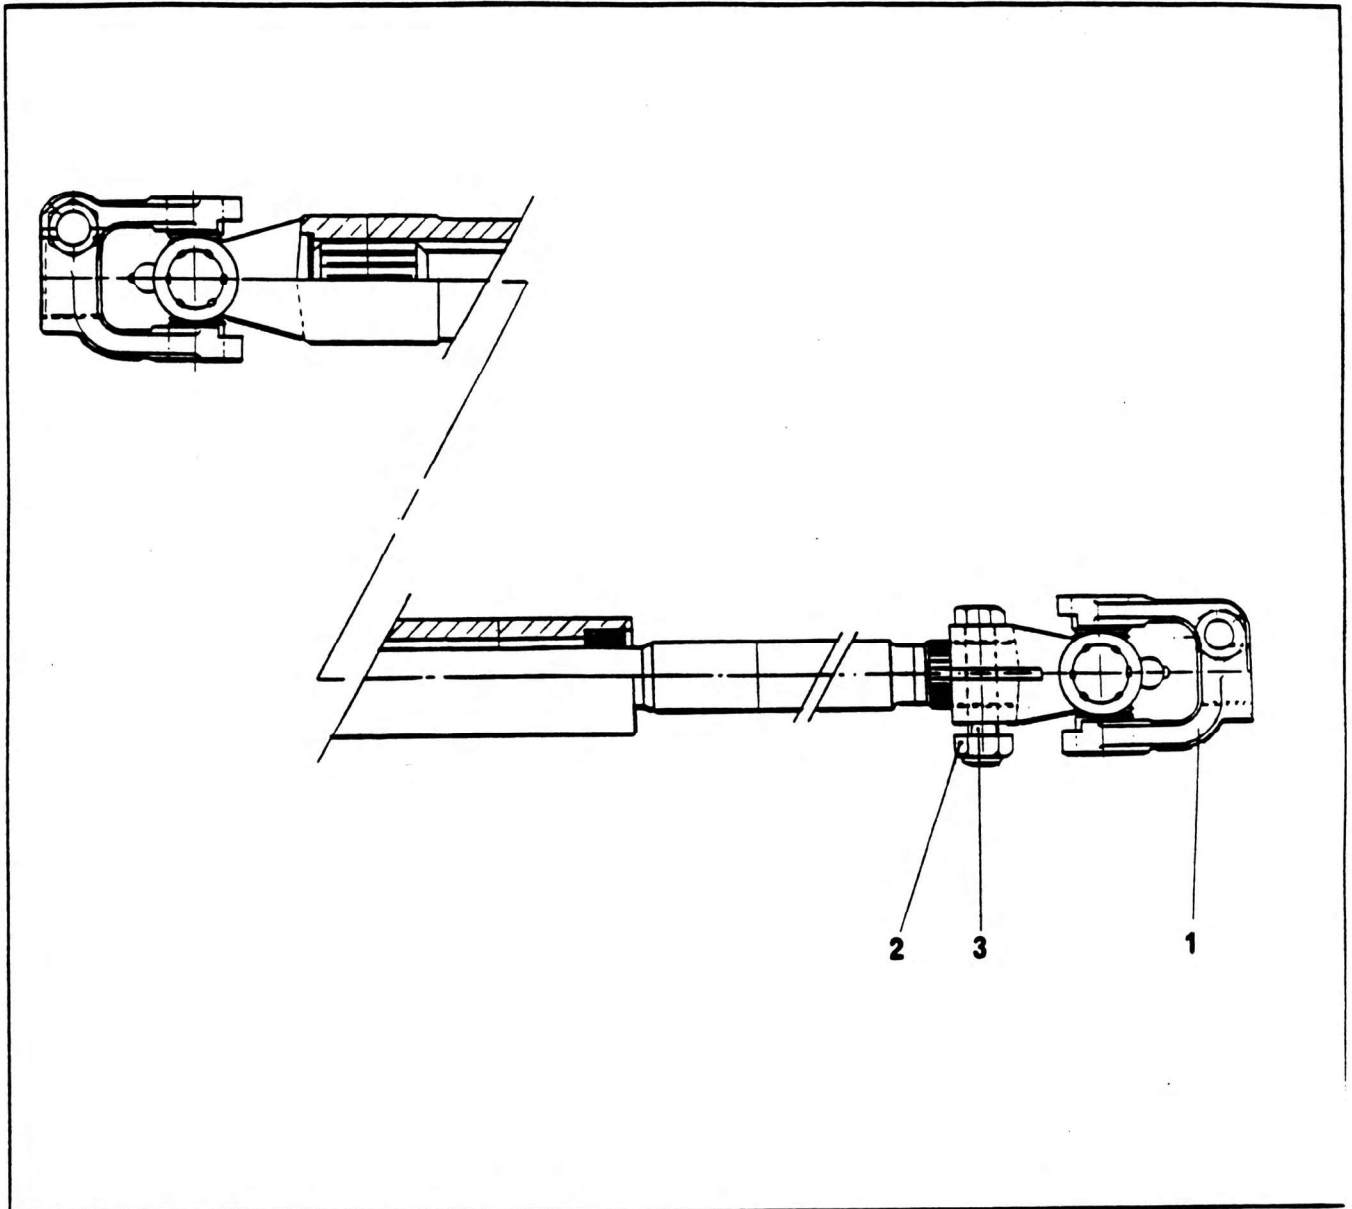

TELESCOPING DRIVE SHAFT

NO.	PART NO.	QTY.	DESCRIPTION	NO.	PART NO.	QTY.	DESCRIPTION
-	7-810-990137	1	Complete Assembly				
1	7-364-990127	1	Universal Joint				
2	9-810-100129	3	Nyloc Nut M10				
3	9-810-100128	3	Bolt M10 x 50				